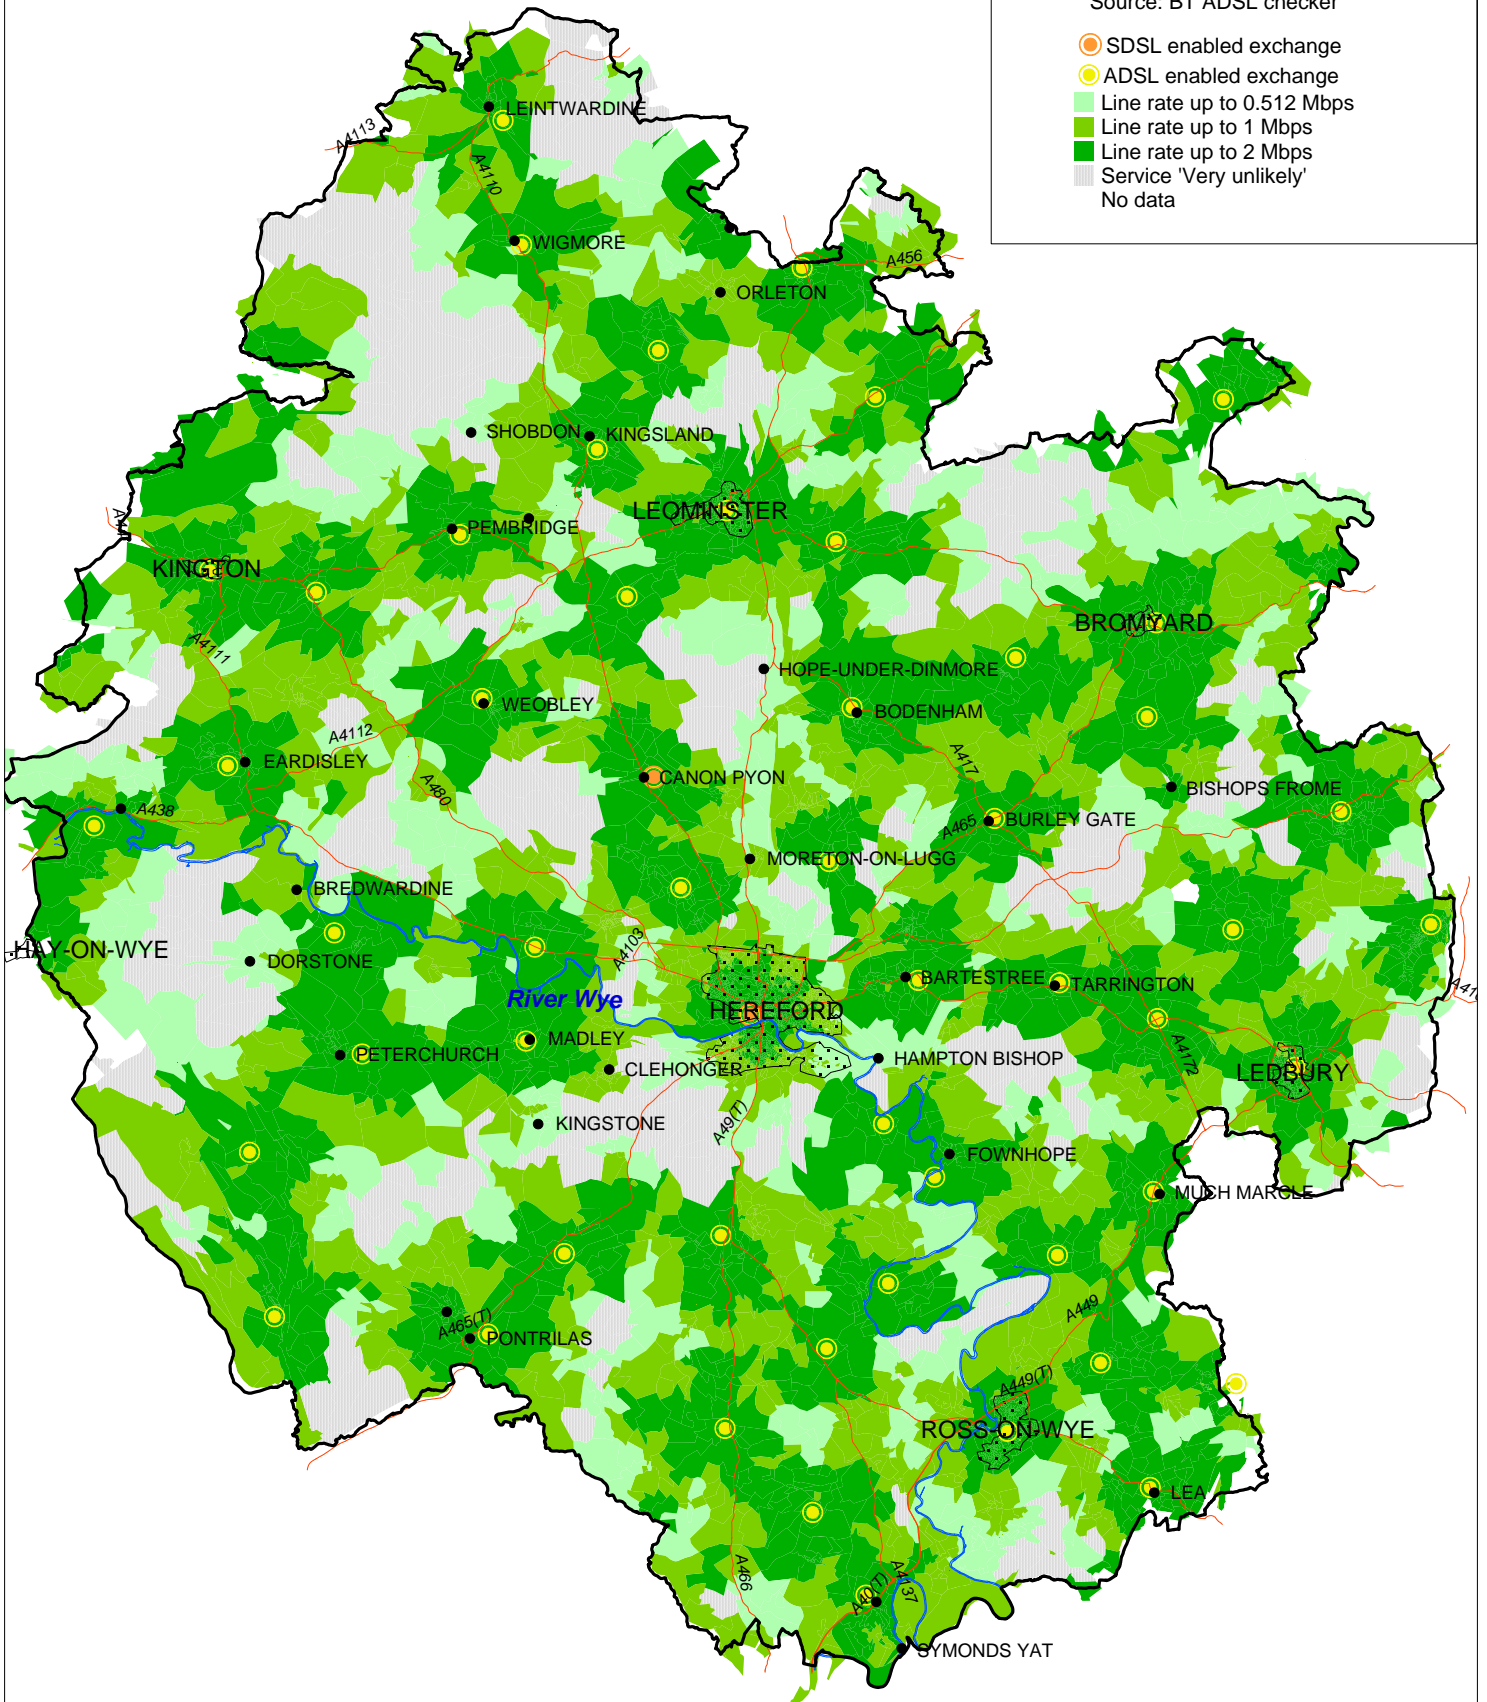

Broadband availability as of May 2008  
Source: BT ADSL checker

- SDSL enabled exchange
- ADSL enabled exchange
- Line rate up to 0.512 Mbps
- Line rate up to 1 Mbps
- Line rate up to 2 Mbps
- Service 'Very unlikely'
- No data